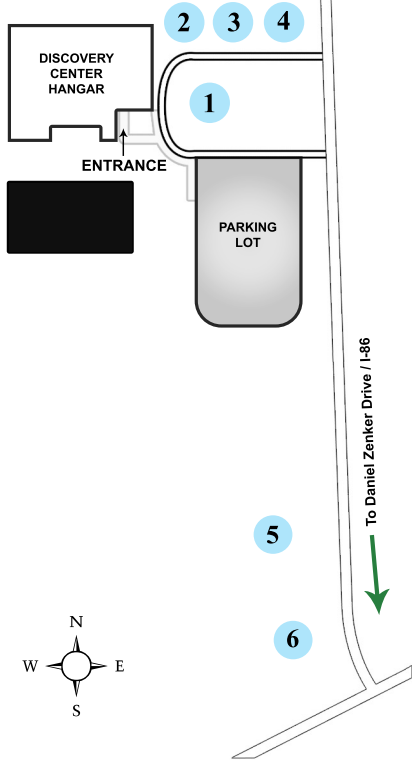

Hours of Operation

Tuesday through Saturday 10 AM to 4 PM
Hours subject to change • Closed major holidays

Location

339 Daniel Zenker Drive
Horseheads, NY 14845

Follow us:

www.wingsofeagles.com

DISCOVERY CENTER EXHIBIT MAP

Exterior Exhibits

- EXHIBIT LIST**
- 1 - Grumman F-14A (Tomcat)
 - 2 - Douglas B-26B (Invader)
 - 3 - Grumman OV-1C (Mohawk)
 - 4 - Ling-Temco-Vought A-7D (Corsair II)
 - 5 - Martin RB-57 (Canberra)
 - 6 - McDonnell/Douglas F-15A (Eagle)