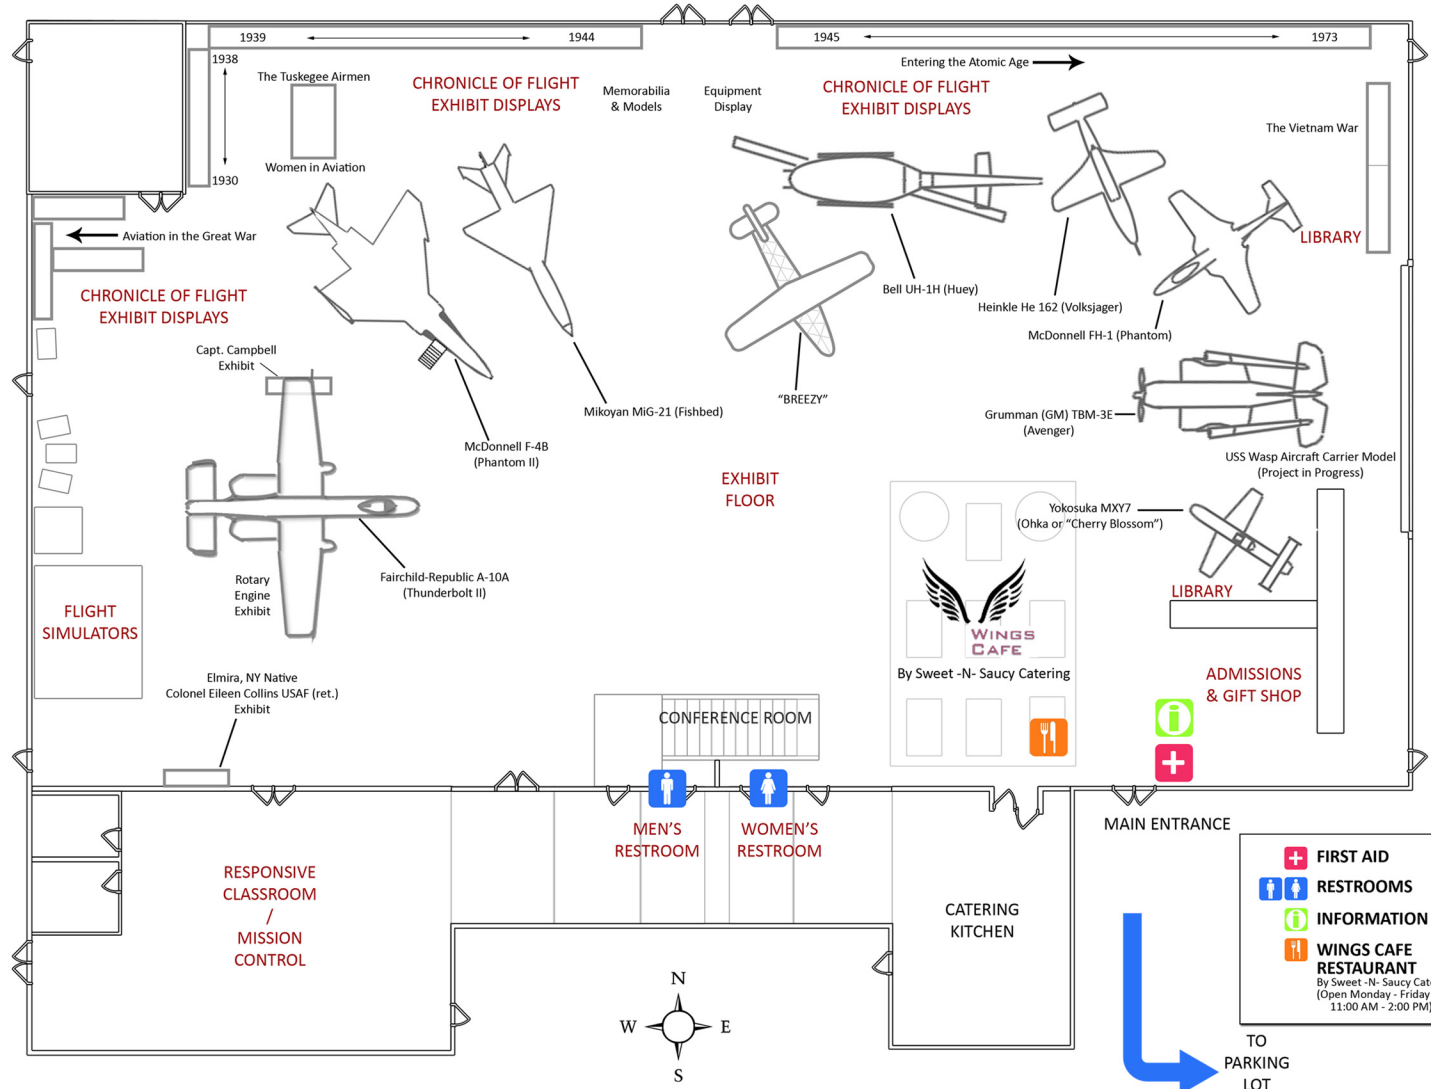

Hours of Operation

Monday through Saturday 10 AM to 4 PM
Hours subject to change • Closed major holidays

Location

339 Daniel Zenker Drive
Horseheads, NY 14845

Follow us:

www.wingsofeagles.com

DISCOVERY CENTER EXHIBIT MAP

Exterior Exhibits

EXHIBIT LIST

- 1 - Grumman F-14A (Tomcat)
- 2 - Douglas B-26B (Invader)
- 3 - Grumman OV-1C (Mohawk)
- 4 - Ling-Temco-Vought A-7D (Corsair II)
- 5 - Martin RB-57 (Canberra)
- 6 - McDonnell/Douglas F-15A (Eagle)

Interior Exhibits

LEGEND:

- FIRST AID
- RESTROOMS
- INFORMATION
- WINGS CAFE RESTAURANT
By Sweet-N-Saucy Catering
(Open Monday - Friday 11:00 AM - 2:00 PM)