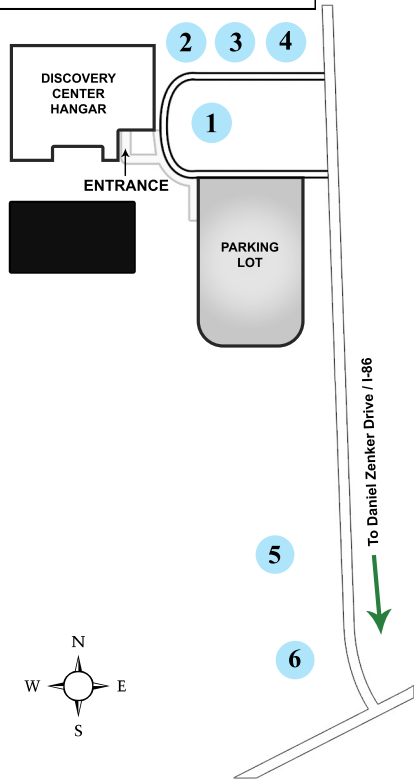

Hours of Operation

Monday through Saturday 10 AM to 4 PM
Hours subject to change • Closed major holidays

Location

339 Daniel Zenker Drive
Horseheads, NY 14845

Follow us:

www.wingsofeagles.com

DISCOVERY CENTER EXHIBIT MAP

Exterior Exhibits

EXHIBIT LIST

- 1 - Grumman F-14A (Tomcat)
- 2 - Douglas B-26B (Invader)
- 3 - Grumman OV-1C (Mohawk)
- 4 - Ling-Temco-Vought A-7D (Corsair II)
- 5 - Martin RB-57 (Canberra)
- 6 - McDonnell/Douglas F-15A (Eagle)

Interior Exhibits

LEGEND:

- FIRST AID
- RESTROOMS
- INFORMATION
- WINGS CAFE RESTAURANT
By Sweet-N-Saucy Catering
(Open Monday - Friday 11:00 AM - 2:00 PM)