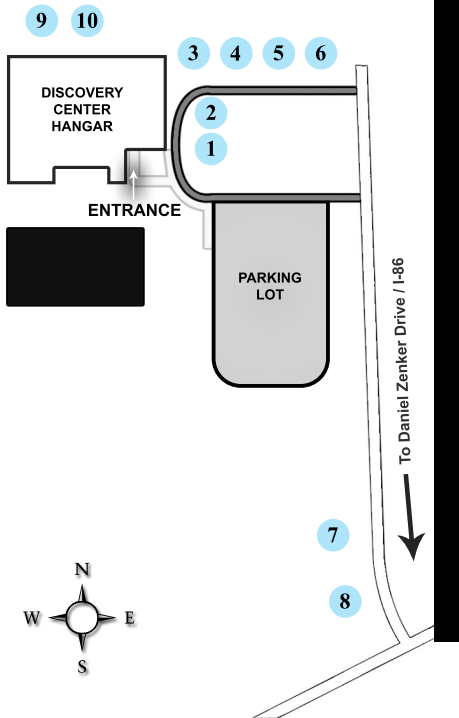

Hours of Operation

Tuesday through Saturday 11 AM to 3 PM
Hours subject to change • Closed major holidays

Location

339 Daniel Zenker Drive
Horseheads, NY 14845

Follow us:

www.wingsofeagles.com

DISCOVERY CENTER EXHIBIT MAP

Exterior Exhibits

EXHIBIT LIST

- 1 - Grumman F-14A (Tomcat)
- 2 - Mikoyan Mig-21 (Fishbed)
- 3 - Douglas B-26B (Invader)
- 4 - Hughes OH-6A (Cayuse)
- 5 - Grumman OV-1C (Mohawk)
- 6 - Ling-Temco-Vought A-&D (Corsair II)
- 7 - Martin RB-57 (Canberra)
- 8 - McDonald/Douglas F-15A (Eagle)

RESTORATION IN PROGRESS

- 9 - Sikorsky S-55 Helicopter (Whirlwind)
- 10 - GAM-77 Cruise Missile (Hound Dog)

Interior Exhibits

+ FIRST AID

f RESTROOMS

i INFORMATION

+ WINGS CAFE RESTAURANT
By Sweet -N- Saucy Catering
(Open Monday - Friday 11:00 AM - 2:00 PM)