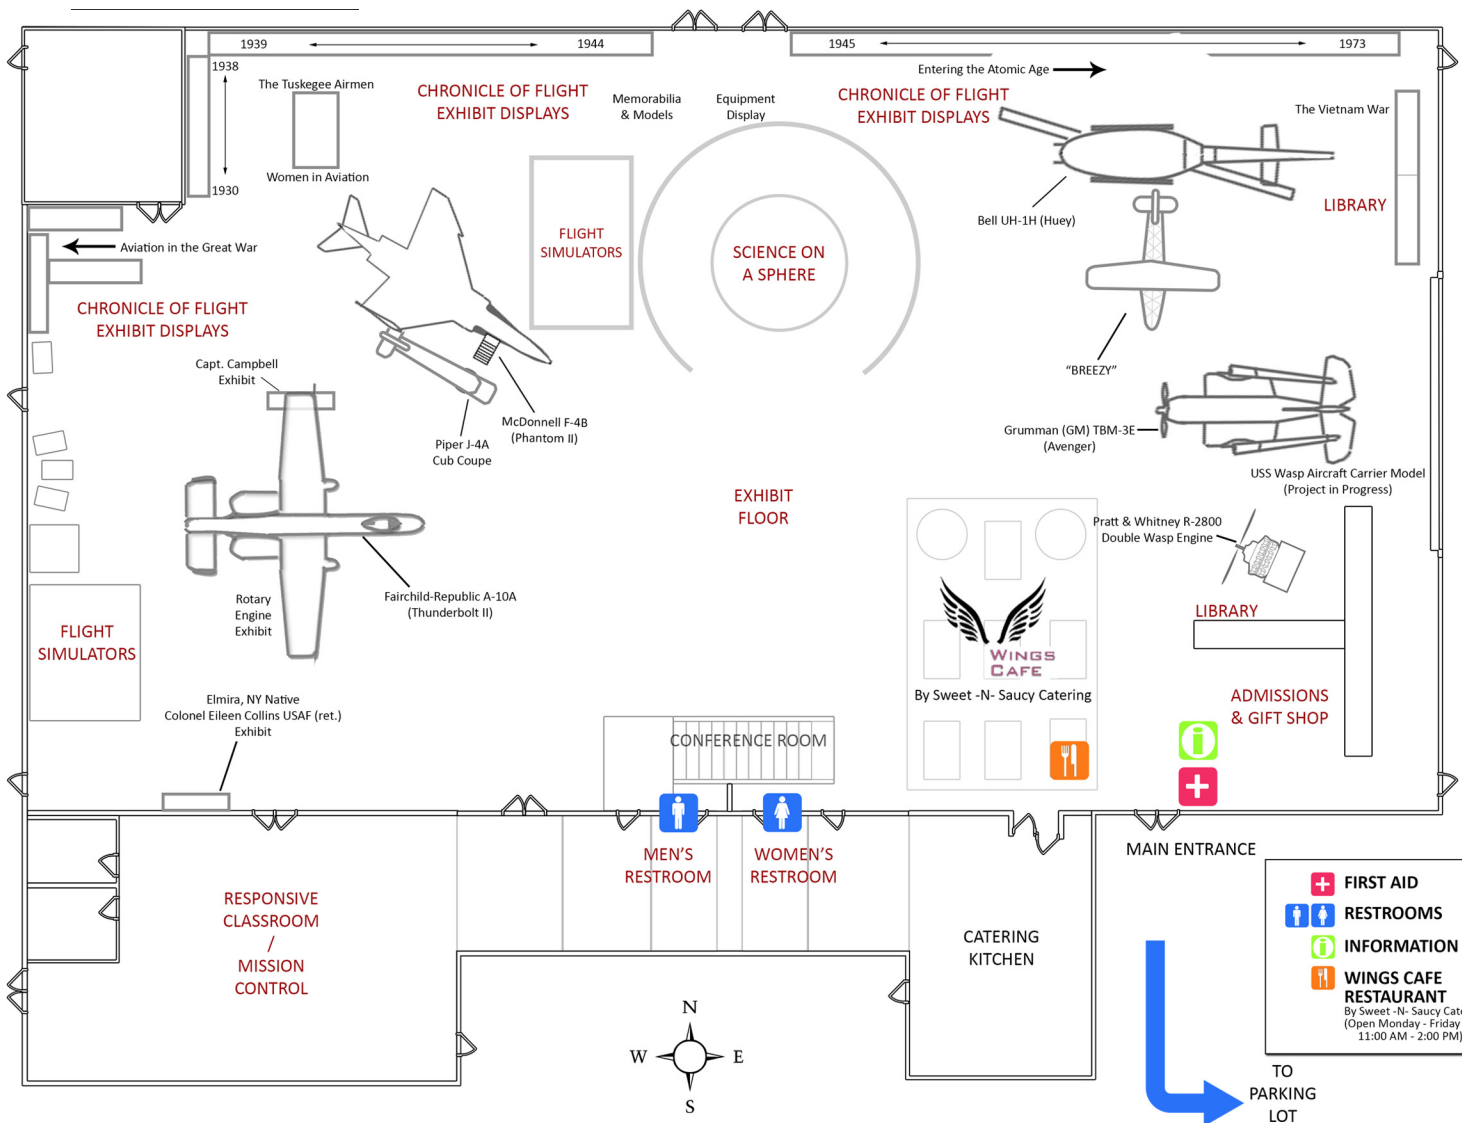

Exterior Exhibits

EXHIBIT LIST

- 1 - Grumman F-14A (Tomcat)
- 2 - Mikoyan Mig-21 (Fishbed)
- 3 - Douglas B-26B (Invader)
- 4 - Hughes OH-6A (Cayuse)
- 5 - Grumman OV-1C (Mohawk)
- 6 - Ling-Temco-Vought A-&D (Corsair II)
- 7 - Martin RB-57 (Canberra)
- 8 - McDonald/Douglas F-15A (Eagle)

RESTORATION IN PROGRESS

- 9 - Sikorsky S-55 Helicopter (Whirlwind)
- 10 - GAM-77 Cruise Missile (Hound Dog)

Interior Exhibits

+ FIRST AID

f RESTROOMS

i INFORMATION

+ WINGS CAFE RESTAURANT
By Sweet -N- Saucy Catering
(Open Monday - Friday 11:00 AM - 2:00 PM)